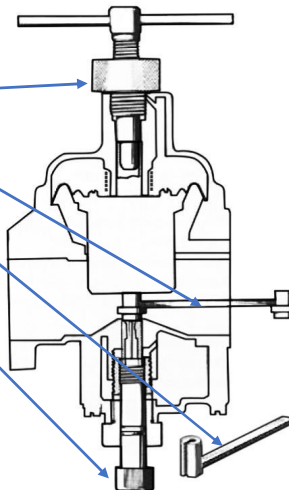

CARBURATEUR AFSTEL GEREEDSCHAP

1x	Tool, Carburettor for Carburettor top Stromberg 175 CD-2SE
1x	Tool, Carburettor Adjusting sleeve Stromberg 175 CD-2SE
0x	Tool, Carburettor Press sleeve Stromberg 175 CD-2SE
0x	Tool, Carburettor for Carburettor bottom Stromberg 175 CD-2SE

9992897

9992896

9992898

9992895